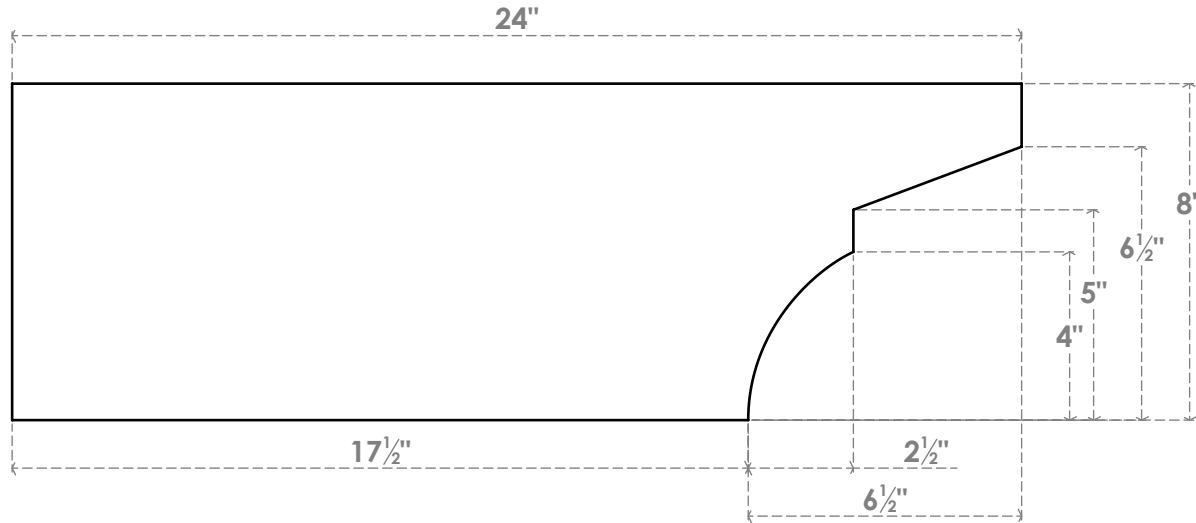

RFTP04X08X24MON

4"W X 8"H X 24"L MONTEREY ARCHITECTURAL GRADE PVC RAFTER TAIL

SIDE PROFILE

FRONT PROFILE

ISOMETRIC

EKENA MILLWORK
 2300 WEST MAIN ST.
 CLARKSVILLE, TX 75426
 TOLL FREE: 866-607-0453
 WWW.EKENAMILLWORK.COM