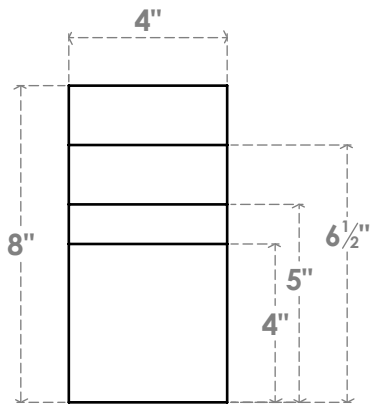

RFTP04X08X24MON

4"W X 8"H X 24"L MONTEREY ARCHITECTURAL GRADE PVC RAFTER TAIL

SIDE PROFILE

FRONT PROFILE

ISOMETRIC

EKENA MILLWORK
 2300 WEST MAIN ST.
 CLARKSVILLE, TX 75426
 TOLL FREE: 866-607-0453
 WWW.EKENAMILLWORK.COM

NOTES

1. INSTALLATION TO BE COMPLETED IN ACCORDANCE WITH MANUFACTURER'S SPECIFICATIONS.
2. DRAWING MAY NOT BE TO SCALE
3. THIS DRAWING IS INTENDED FOR DESIGN AND PLANNING PURPOSES ONLY.
4. ALL INFORMATION CONTAINED HEREIN WAS CURRENT AT THE TIME OF DEVELOPMENT BUT MUST BE REVIEWED AND APPROVED BY THE PRODUCT MANUFACTURER TO BE CONSIDERED ACCURATE.
5. ARCHITECTURAL GRADE PVC PRODUCTS ARE MADE FROM EXPANDED CELLULAR PVC AND COME NATURALLY WHITE BUT MAY BE PAINTED